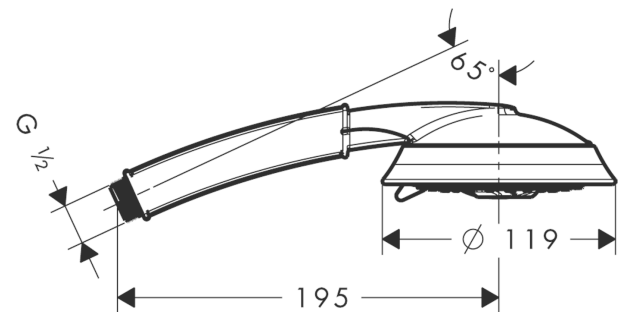

Raindance Classic Hand shower 100 3jet

Surfaces: **Chrome/Gold Optic** Article Number: **28548090**

Description

product features

- shower head size: 119 mm
- spray type adjustment by turning spray disc
- spray type: RainAir, Whirl, BalanceAir
- flow rate at 3 bar: 17 l/min
- rinseable dirt filter
- connection thread G 1/2
- connection dimension: DN15
- suitable for continuous flow water heaters

Technology

Product image

Scale drawing

Flowchart